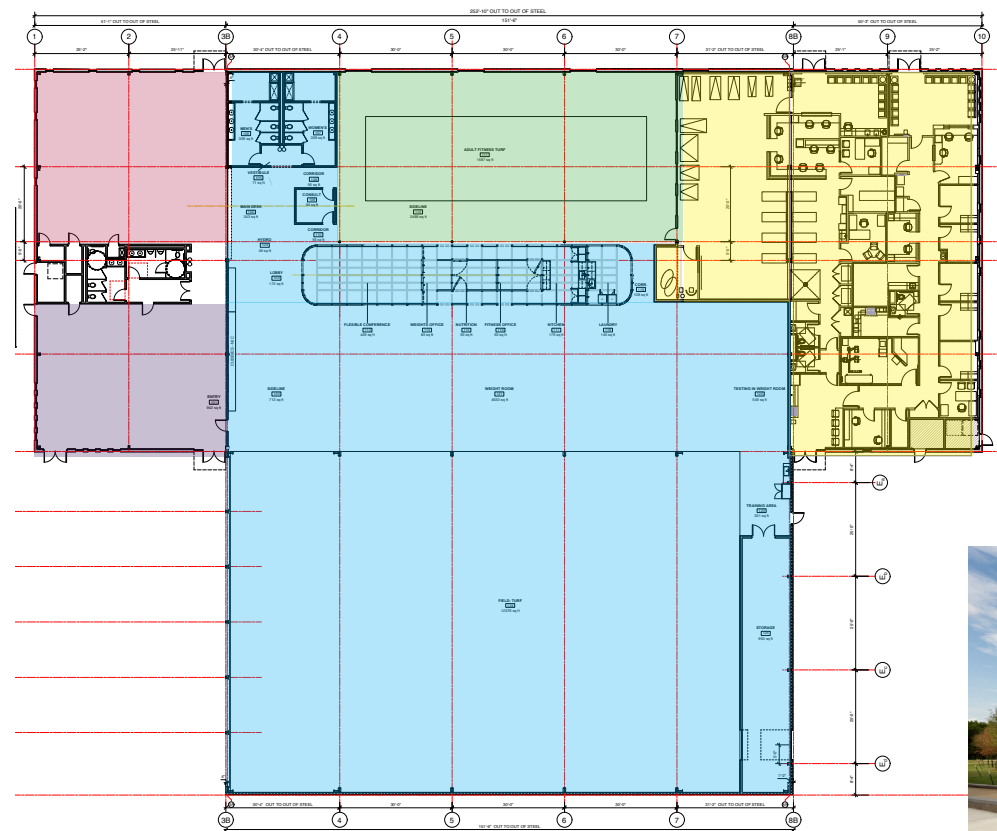

Sports Performance Turf

Adult Fitness & Physical Therapy Beyond

Weight Room

- Sports Performance
- Adult Fitness
- PT/Urgent Care
- Future Medical
- Shell Space

Outdoor Turf Field

# HOUSTON PROJECTS

NORTH HOUSTON

BUILT  
2016

**37,733**

Building Rentable SF

**ATH - 27,233 rsf**

22,943 sf

Sports Performance

Adult Fitness

4,290 sf

**Medical - 10,500 rsf**

Sports Med & Rehab

6,000 sf

Urgent Care

2,000 sf

Future Medical