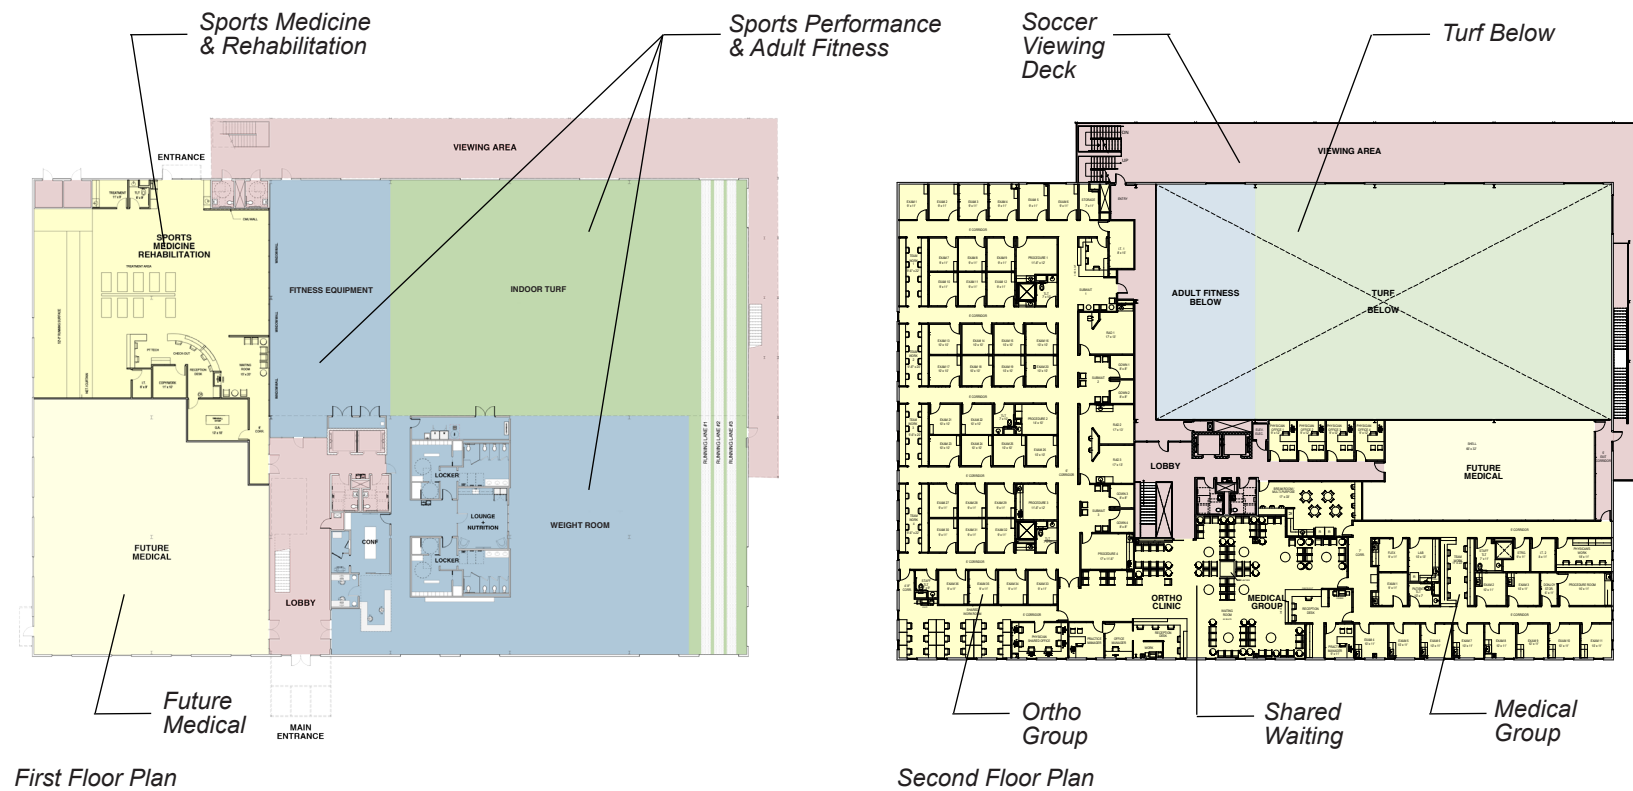

Aerial of Memorial Hermann Sports Park

Indoor Turf & Sports Performance area under construction

Regulation Turf Field Allows for Partnership with the Houston Dynamo Youth Soccer Program and Local School District

Campus Plan - Memorial Hermann Katy Hospital - Short Term Acute Care - 208 Staffed Beds

First Floor Plan

Second Floor Plan

HOUSTON PROJECTS

KATY

BUILT
2019

56,286

Building Gross SF

ATH - 21,681 rsf

17,000 sf

Sports Performance

Adult Fitness

4,000 sf

Medical - 32,035 rsf

Sports Med & Rehab

4,000 sf

Ortho & Medical Group

21,335sf

Future Medical

6,700 sf

Turf Soccer Field

Partnership with the
Houston Dynamo
Academy Youth Teams
and Local School District

**MEMORIAL HERMANN
KATY HOSPITAL CAMPUS**

UT★Physicians
A Part of UHealth