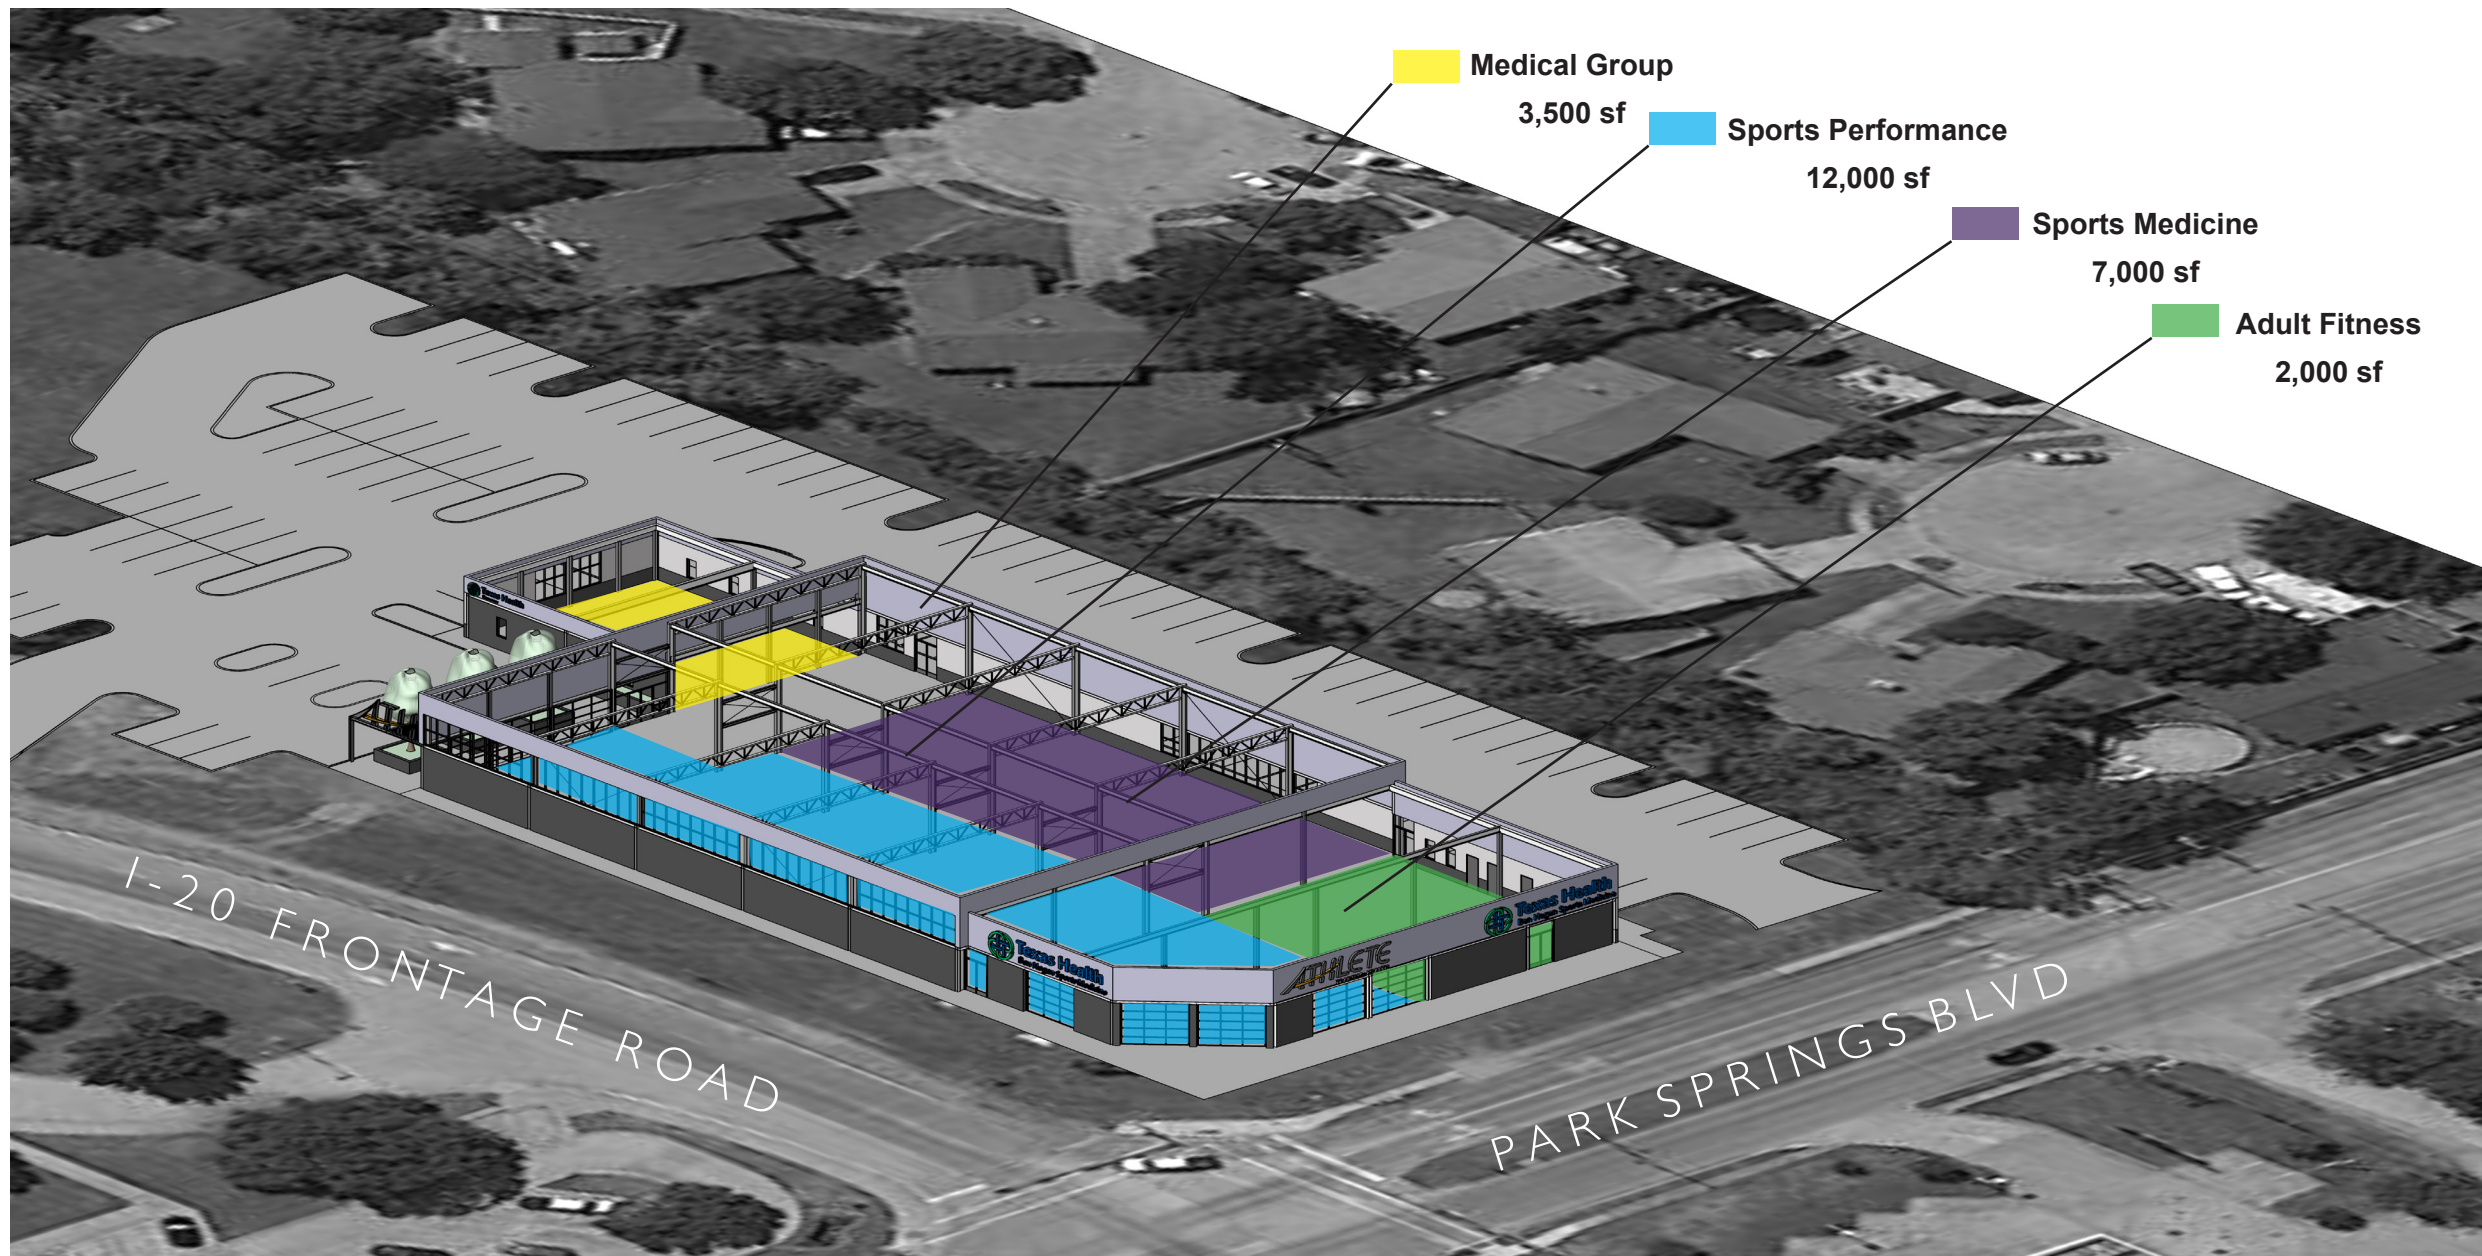

DALLAS PROJECTS

ARLINGTON

BUILT
2017

24,500

Building Rentable SF

ATH - 14,000 rsf

12,000 sf
Sports Performance
Adult Fitness
2,000 sf

Medical - 10,500 rsf

Sports Med & Rehab
7,000 sf
Ortho & Medical Group
3,500 sf

TEXAS HEALTH
ARLINGTON, TX